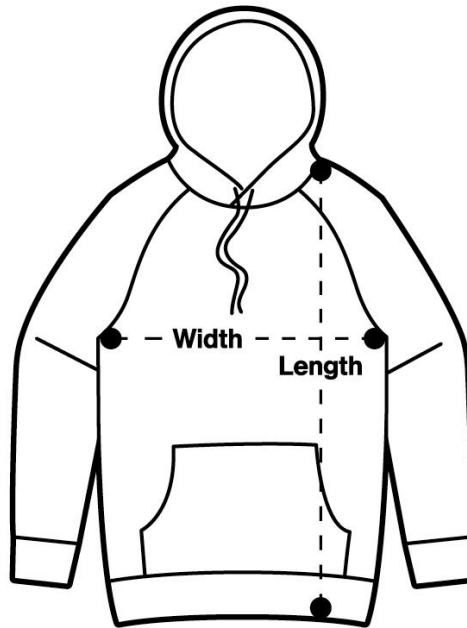

Supply Hood

MEASUREMENT

	XSM	SML	MED	LRG	XLG	2XL	3XL	4XL	5XL
Body Width (cm)	49	52	55	58	61	64	67	70	73
Body Length (cm)	69.5	72	74.5	77	79.5	82	84.5	85.5	86.5

Please note measurements can vary within 2.5cm, this is within our tolerance.