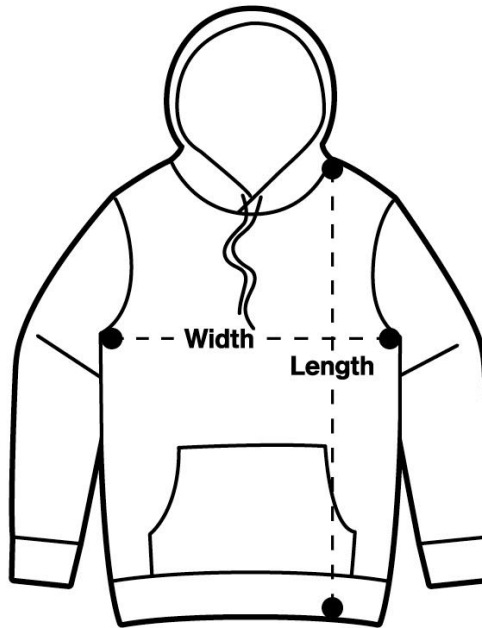

Stencil Hood

MEASUREMENT

	XSM	SML	MED	LRG	XLG	2XL	3XL	4XL	5XL
Body Width (cm)	49	52	55	58	61	64	67	70	73
Body Length (cm)	65	71	74	77	79.5	82	84.5	86	87.5

Please note measurements can vary within 2.5cm, this is within our tolerance.