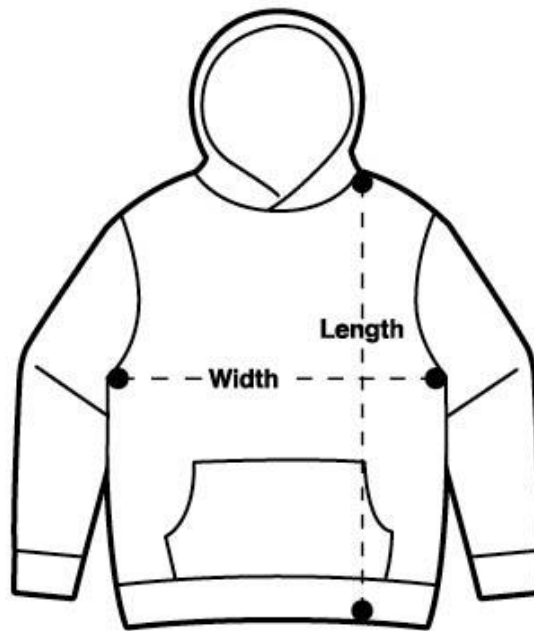

Relax Hood

MEASUREMENT	XSM	SML	MED	LRG	XLG	2XL	3XL	4XL	5XL
Body Width (cm)	54	57	60	63	66	69	72	75	78
Body Length (cm)	68	70.5	73	75.5	78	80.5	83	84.5	86

Please note measurements can vary within 2.5cm, this is within our tolerance.