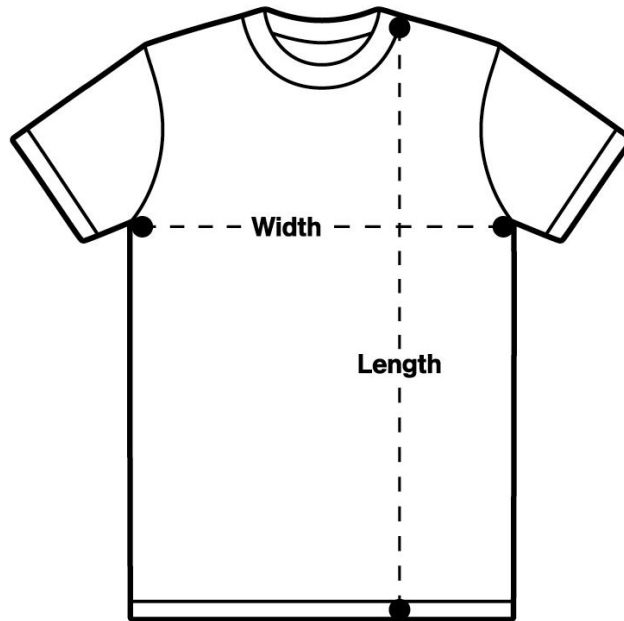

Wo's Classic Tee

MEASUREMENT

	XSM	SML	MED	LRG	XLG	2XL	3XL
Body Width (cm)	47.5	50	52.5	55	57.5	60	62.5
Body Length (cm)	70	71	72	73	74	75	76

Please note measurements can vary within 2.5cm, this is within our tolerance.