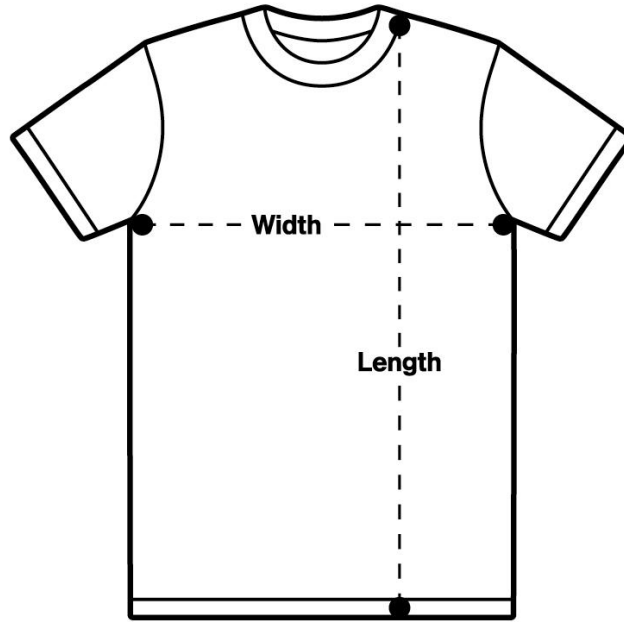

Classic Tee

MEASUREMENT	SML	MED	LRG	XLG	2XL	3XL	4XL	5XL
Body Width (cm)	47	52	56.5	61	64	68	74.5	79
Body Length (cm)	70	74	77.5	81	84	87	88	89

Please note measurements can vary within 2.5cm, this is within our tolerance.