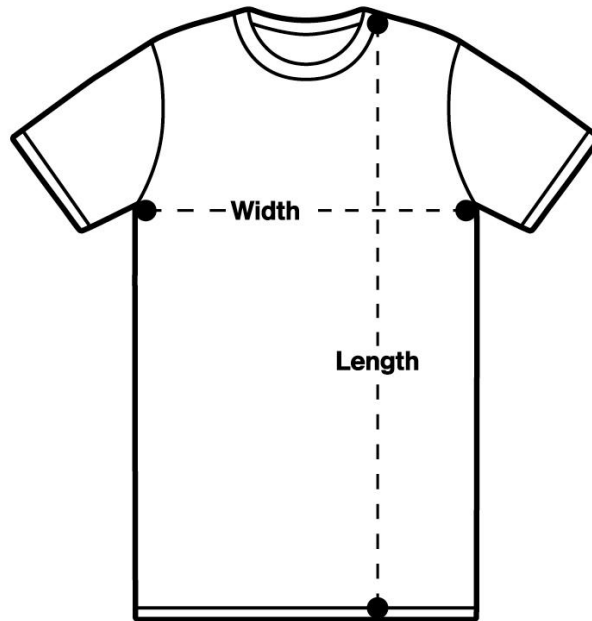

## MEASUREMENT

	XSM	SML	MED	LRG	XLG	2XL	3XL	4XL	5XL
Body Width (cm)	43	47	52	56.5	61	64	68	75	80
Body Length (cm)	68	71	75	78.5	82	83.5	85	87	89

*Please note measurements can vary within 2.5cm, this is within our tolerance.*